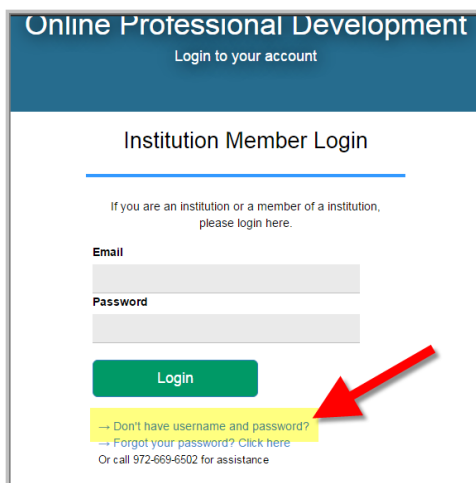

To Login to Starlink

Access the Starlink web page at <http://www.starlinktraining.org>

New Users will click on the ***Don't Have a Username and Password*** link. Enter Your First and Last Name, your CBC Email, and enter a password. You will not need to enter an Employee ID.