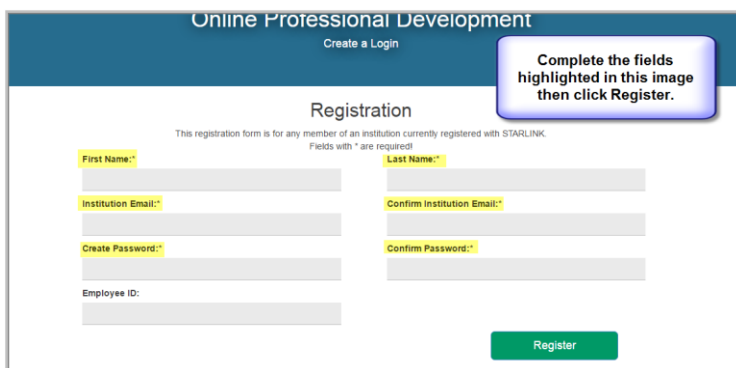

To Login to Starlink

Access the Starlink web page at <http://www.starlinktraining.org>

New Users will click on the ***Don't Have a Username and Password*** link. Enter Your First and Last Name, your CBC Email, and enter a password. You will not need to enter an Employee ID.